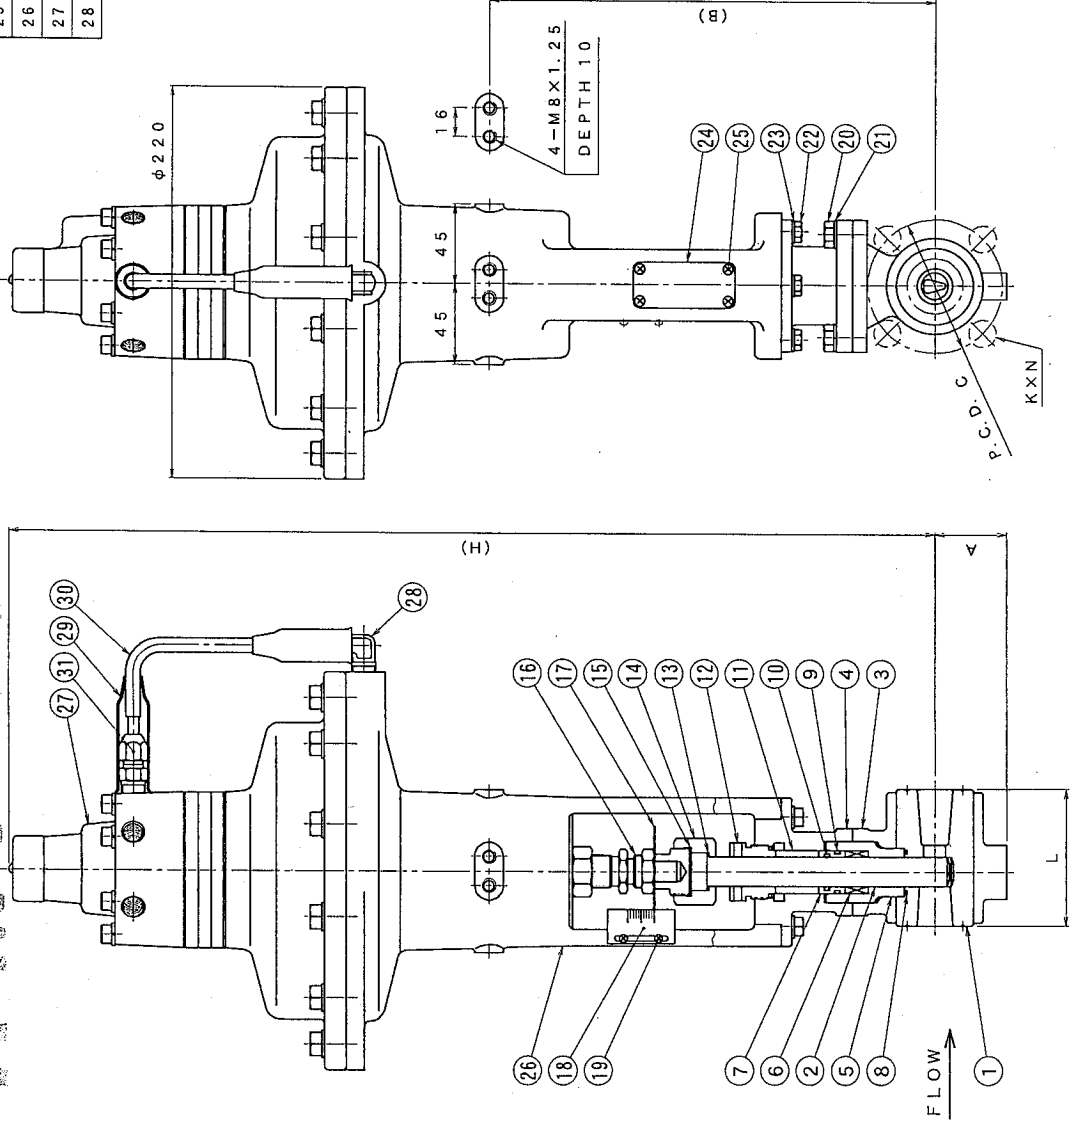

SAMPLE

PORT ORIENTATION
VIEW 'A'

Note
1) Flange Connection conforms to the following Standard.
- JIS 10K, 20K
- ANSI 150, 300
- DIN PN 10, 16
2) Cv Value goes into ※1.

(UNIT: mm)

SIZE	JIS 10K, 20K			ANSI 150			ANSI 300			DIN PN10, 16			
	C	K	N	C	K	N	C	K	N	C	K	N	
15	70	4	M12 60.5	4	UNC 1/2 66.6	4	UNC 1/2 66.6	4	UNC 1/2 66.6	4	M12 65	4	M12 CP-D-※1
20	75	4	M12 69.9	4	UNC 1/2 82.6	4	UNC 1/2 82.6	4	UNC 1/2 82.6	4	M12 75	4	M12 CP-E-※1
25	90	4	M16 79.3	4	UNC 1/2 88.9	4	UNC 1/2 88.9	4	UNC 1/2 88.9	4	M12 85	4	M12 CP-F-※1